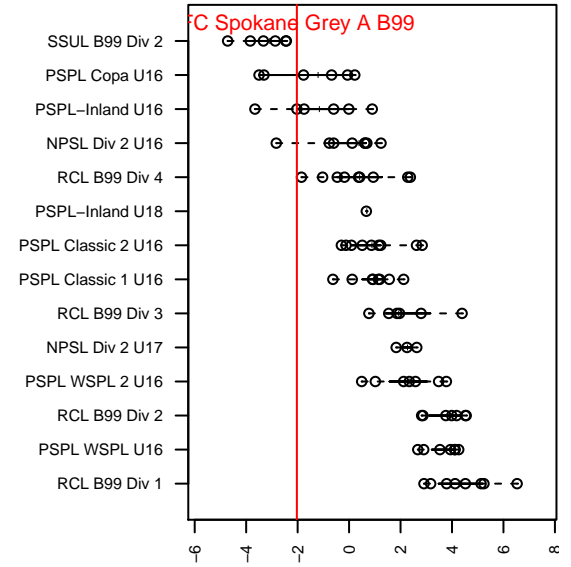

**attack and defense variance (black dot)
relative to other teams
and top 10 in region**

**attack and defense rating
relative to others at age
and all opponents in last 13 months**

Performance relative to 13 month average